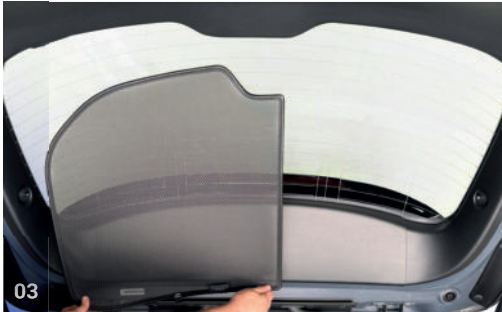

MAZDA CX30 | 5 DOOR

MAZ-CX30-5-A

Tailgate Window

CLIP PLACEMENT

Tailgate Shades - x2

M12 - x2

M14 - x1

www.sonnenschutz-pkw.de