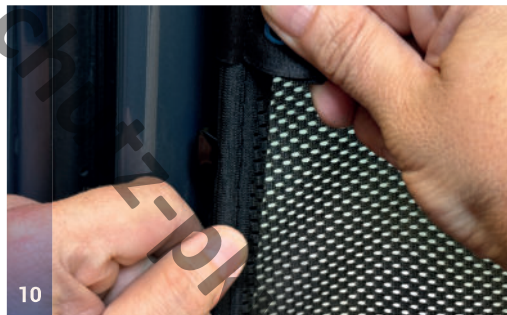

M11 x4

M13 x2

TRIM TOOL x1

MAZDA CX30 | 5 DOOR

MAZ-CX30-5-A

Port Windows

Port Window Shades - x2

CLIP PLACEMENT