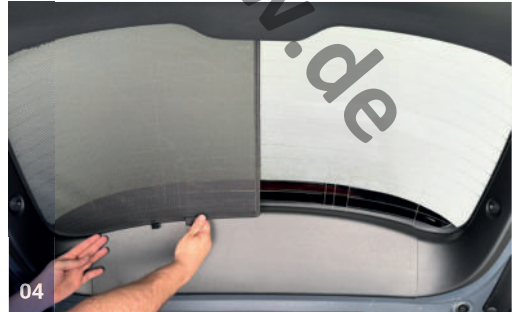

MAZDA CX30 | 5 DOOR

MAZ-CX30-5-A

Tailgate Window

CLIP PLACEMENT

Tailgate Shades - x2

M12 - x2

M14 - x1

www.sonnenschutz-pkw.de