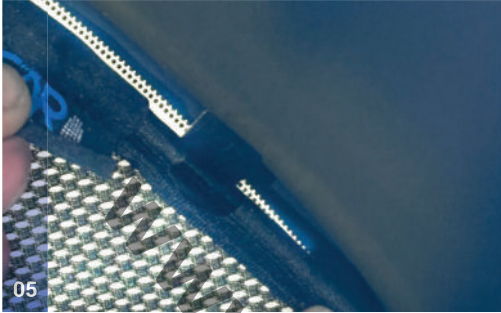

www.sonnen-schutz-pkw.de