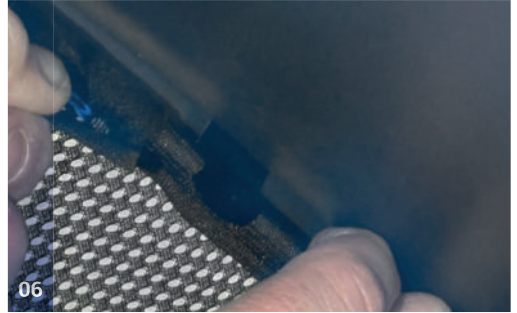

www.sonnen-schutz-pkw.de