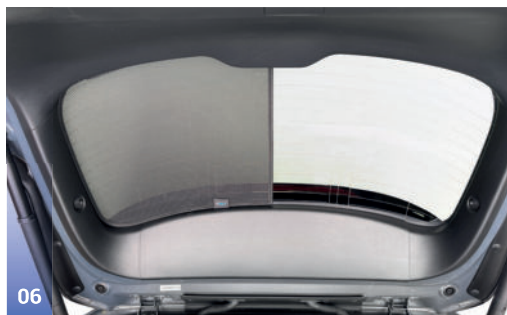

MAZDA CX30 | 5 DOOR

MAZ-CX30-5-A

Tailgate Window

CLIP PLACEMENT

Tailgate Shades - x2

M12 - x2

M14 - x1

www.sonnenschutz-pkw.de