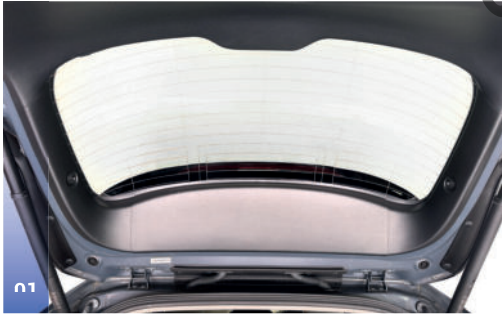

MAZDA CX30 | 5 DOOR

MAZ-CX30-5-A

Tailgate Window

CLIP PLACEMENT

Tailgate Shades - x2

M12 - x2

M14 - x1

www.sonnenschutz-pkw.de